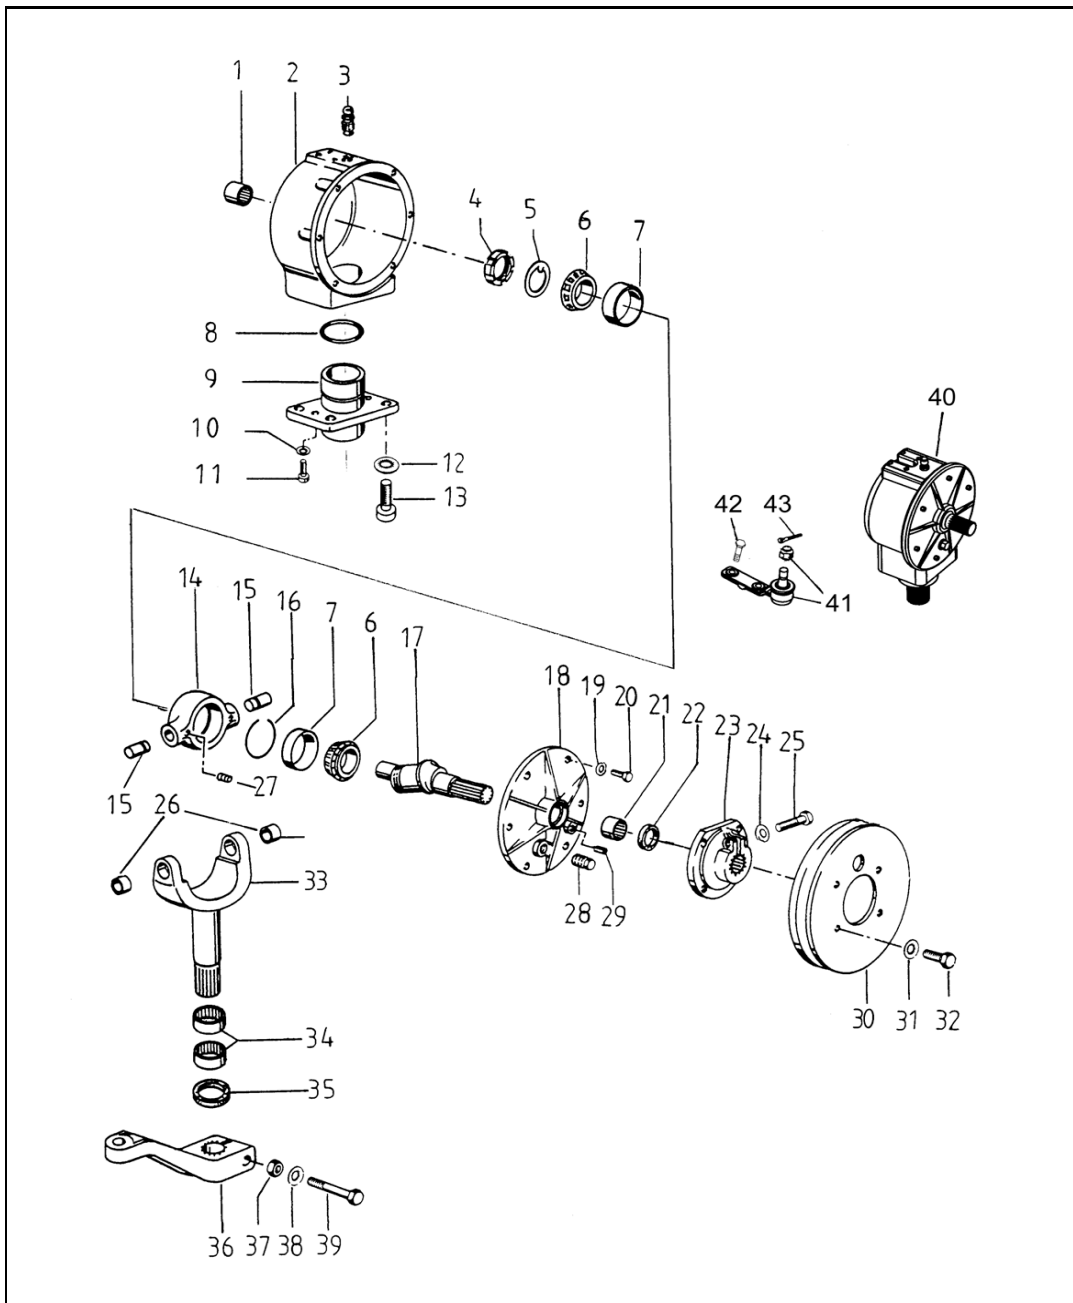

1	0487001	1	Neulalaakeri	Nällager	Bearing	Подшипник
2	0487002	1	Kotelo	Hus	Housing	Кожух
3	0487003	1	Huohotin	Luftventil	Breather	Сапун
4	0487004	1	Vetomutteri	Dragmutter	Nut	Гайка
5	0487005	1	Lukkolevy	Låsbricka	Lock plate	Стопорная шайба
6	0487006	2	Laakeri	Lager	Bearing	Подшипник
7	0487007	2	Laakeri	Lager	Bearing	Подшипник
8	0487015	1	O-rengas	O-ring	O-ring	O-кольцо
9	0487016	1	Laakeripesä	Lagerhus	Bearing box	Корпус подшипника
10	0487017	2	Jousialuslaatta	Fjäderbricka	Spring washer	Шайба Гровера
11	0487018	2	Kuusiokoloruuvi	Skruv	Screw	Винт
12	7514020	4	Lukkolaatta	Låsbricka	Lock washer	Стопорная шайба
13	0487033	4	Kuusiokoloruuvi	Skruv	Screw	Винт
14	0487008	1	Laakeripesä	Lagerhus	Bearing box	Корпус подшипника
15	0487009	2	Tappi	Tapp	Pin	Переходник
16	0487010	1	Lukkorengas	Lås ring	Safety ring	Предохранительное кольцо
17	0487011	1	Akseli	Axel	Shaft	Вал
18	0487012	1	Kansi	Lock	Cover	Покрышка
19	7414469	6	Jousilaatta	Fjäderbricka	Spring washer	Шайба Гровера
20	6221267	6	Ruuvi	Skruv	Screw	Винт
21	0487013	1	Neulalaakeri	Nällager	Bearing	Подшипник
22	0487014	1	Akselitiviste	Axellätning	Shaft packing	Уплотнитель вала
23	0424372	1	Napa	Nav	Hub	Ступица
24	0487027	1	Jousilaatta	Fjäderbricka	Spring washer	Шайба Гровера
25	0487028	1	Ruuvi	Skruv	Screw	Винт
26	0487020	2	Laakenhoikki	Bussning	Bush	Втулка
27	0487043	2	Lukkoruuvi	Låsskruv	Lock screw	Винт стопорный
28	0487024	1	Tulppa	Plugg	Plug	Пробка
29	0487025	1	Tulppa	Plugg	Plug	Пробка
30	0424373	1	Hihnapyörä	Remskiva	Pulley	Шкив
31	0487030	4	Aluslevy	Bricka	Washer	Шайба
32	0487031	4	Ruuvi	Skruv	Screw	Винт
33	0487021	1	Haarukka-akseli	Gaffelaxel	Fork shaft	Вал вилки
34	0487022	2	Neulalaakeri	Nällager	Bearing	Подшипник
35	0487023	1	Akselitiviste	Axellätning	Shaft packing	Уплотнитель вала
36	0424374	1	Vipu	Spak	Lever	Рычаг
37	0487035	1	Lukkomutteri	Låsmutter	Lock nut	Гайка контровая
38	0487036	1	Aluslevy	Bricka	Washer	Шайба
39	6233577	1	Ruuvi	Skruv	Screw	Винт
40	0424370	1	Teränkäyttölaite	Wobble-box	Wobble-box	МКШ
41	0424375	1	Nivel	Külled	Joint	Соединительная муфта
42	6231167	2	Ruuvi	Skruv	Screw	Винт
43	7812123	2	Saksisokka	Saxpinne	Split pin	Шплинт