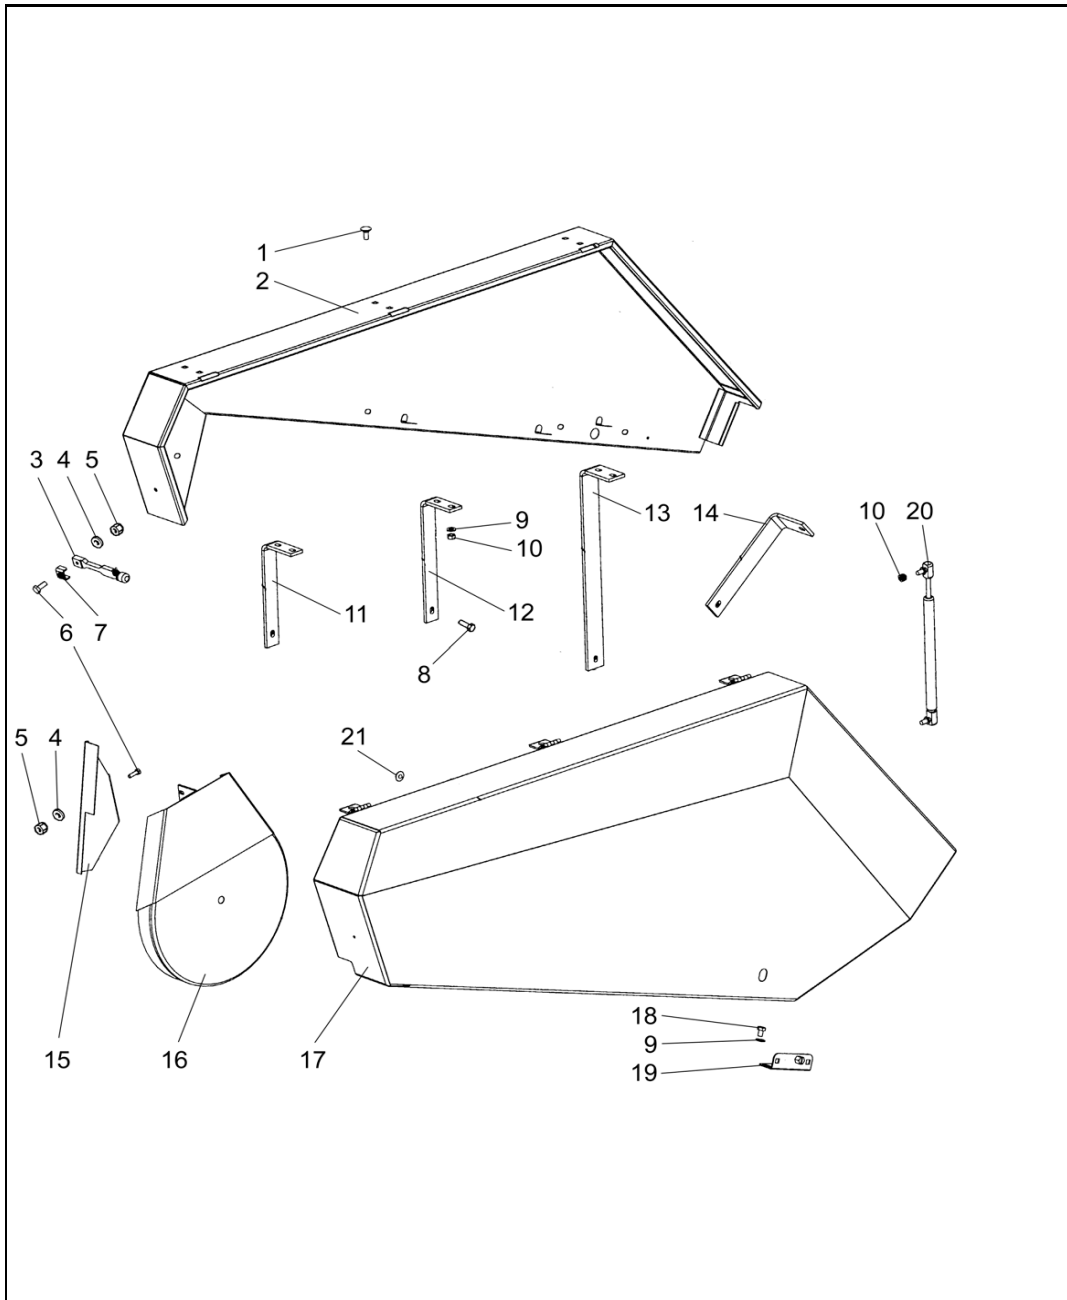

1	6758344	7	Lukkoruuvi	Låsskruv	Lock screw	Винт стопорный
2	R702643	1	Suojus	Skydd	Guard	Защита
3	0871050	1	Jousi	Fjäder	Spring	Пружина
4	7400030	3	Aluslaatta	Bricka	Washer	Шайба
5	6593838	3	Lukkomutteri	Låsmutter	Lock nut	Гайка контрольная
6	6211467	3	Ruuvi	Skruv	Screw	Винт
7	R672907	1	Kuppi	Kopp	Cup	Манжета
8	6221467	5	Ruuvi	Skruv	Screw	Винт
9	7400032	15	Aluslaatta	Bricka	Washer	Шайба
10	6506234	15	Mutteri	Mutter	Nut	Гайка
11	R702636	1	Tuki etummainen	Stöd, främst	Support, front	Опора
12	R702638	1	Tuki keskimäinen	Stöd, mittel	Support, middle	Опора
13	R702639	1	Tuki korkea	Stöd, hög	Support, high	Опора
14	R702637	1	Tuki takimmainen	Stöd, bak	Support, rear	Опора
15	R634718	1	Kitasuoja	Skydd	Guard	Защита
16	R599867	1	Ketjusuoja	Skydd	Guard	Защита
17	R702628	1	Hihnasuoja	Remskydd	Belt guard	Охват
18	6220467	2	Ruuvi	Skruv	Screw	Винт
19	0450459	1	Lukko	Lås	Lock	Замок
20	0400528	1	Kaasujousi	Gasfjäder	Gas spring	Газонаполненный амортизатор
21	0633657	2	Vaimenninkumi	Dämpare	Apsorbe	Абсорбер