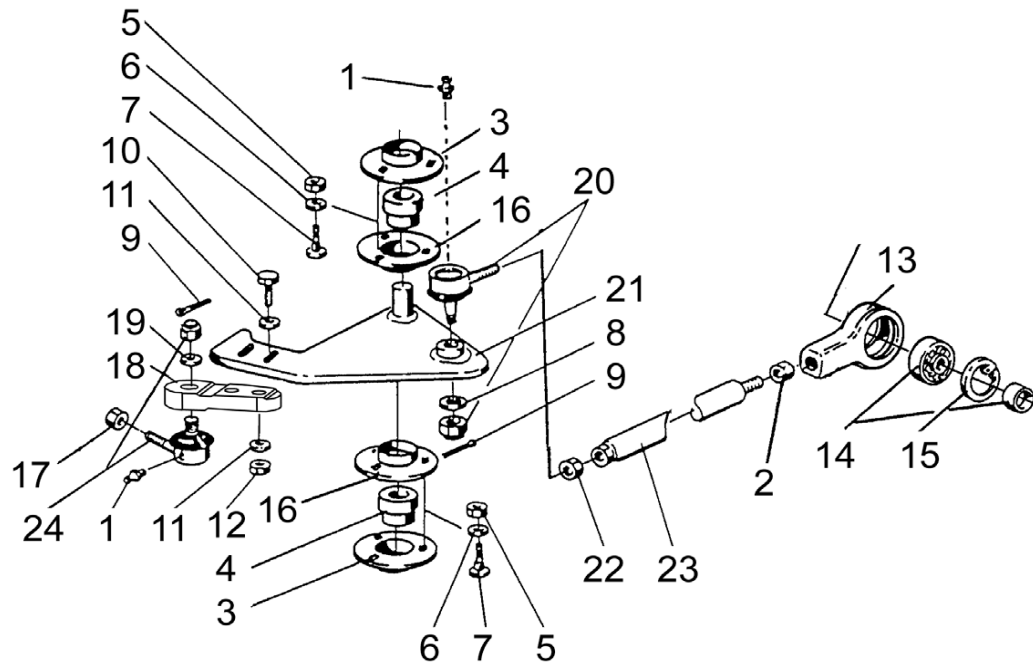

1	0252405	1	Voitelunippa	Smörjnippel	Nipple	Масленка
2	6507224	1	Mutteri	Mutter	Nut	Гайка
3	0569321	4	Laippa	Flans	Flange	Фланец
4	0511054	2	Laakeri	Lager	Bearing	Подшипник
5	6594038	6	Lukkomutteri	Låsmutter	Lock nut	Гайка контровая
6	7400032	9	Aluslaatta	Bricka	Washer	Шайба
7	6221877	6	Ruuvi	Skruv	Screw	Винт
8	7400036	1	Aluslaatta	Bricka	Washer	Шайба
9	7812123	2	Saksisokka	Saxpinne	Split pin	Шплинт
10	6227177	2	Ruuvi	Skruv	Screw	Винт
11	7400033	4	Aluslaatta	Bricka	Washer	Шайба
12	6594148	2	Lukkomutteri	Låsmutter	Lock nut	Гайка контровая
13	R692343	1	Laakeripesä	Lagerhus	Bearing box	Корпус подшипника
14	0550015	1	Laakeri	Lager	Bearing	Подшипник
15	7815254	1	Rengas	Ring	Ring	Кольцо
16	R688400	2	Laakerikuppi	Lagerhus	Bearing cup	Кольцо подшипника
17	6521731	1	Mutteri	Mutter	Nut	Гайка
18	R673227	1	Vipu	Spak	Lever	Рычаг
19	7414473	1	Jousilaatta	Fjäderbricka	Spring washer	Шайба Гровера
20	0497728	1	Kuulanivel	Drivled	Joint	Муфта соединительная
21	R692438	1	Kulmavipu	Spak	Lever	Рычаг
22	6522131	1	Mutteri, vas. k.	Mutter, v.h.	Nut, l.h.	Гайка, левая
23	R692421	1	Kiertokanki	Vevstake	Connecting rod	Соединительный стержень
24	0497732	1	Kuulanivel	Drivled	Joint	Муфта соединительная