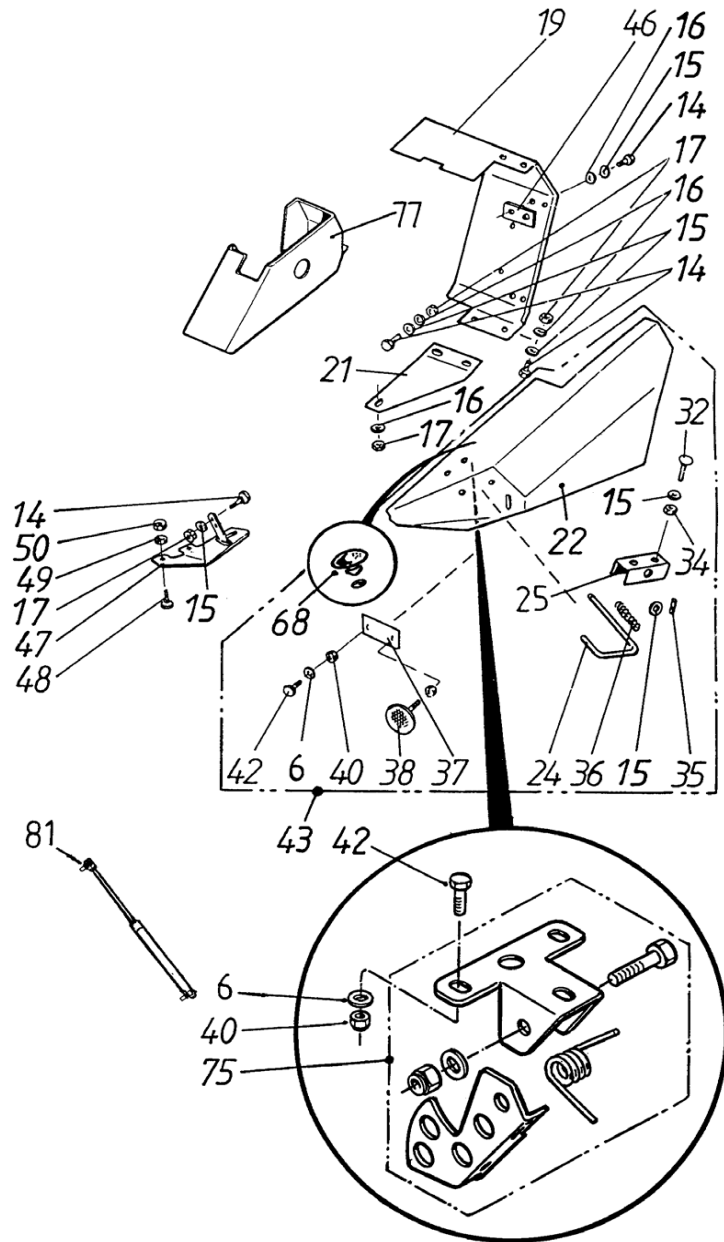

6	7400030	4	Aluslaatta	Bricka	Washer	Шайба
14	6221267	20	Ruuvi	Skruv	Screw	Винт
15	7400032	20	Aluslaatta	Bricka	Washer	Шайба
16	7414469	20	Jousilaatta	Fjäderbricka	Spring washer	Шайба Гровера
17	6506234	20	Mutteri	Mutter	Nut	Гайка
19	R697888	1	Suoja	Skydd	Guard	Защита
21	R699521	1	Suoja	Skydd	Guard	Защита
22	R698208	1	Suoja	Skydd	Guard	Защита
24	R698212	1	Lukitsin	Låsanordning	Lock devise	Блокирующ. устр-во
25	R681292	1	Pidin	Hållare	Holder	Обойма
32	6220867	2	Ruuvi	Skruv	Screw	Винт
34	6594038	3	Lukkomutteri	Låsmutter	Lock nut	Гайка контровая
35	7812114	1	Saksisokka	Saxpinne	Split pin	Шплинт
36	0415134	1	Jousi	Fjäder	Spring	Пружина
37	R594817	2	Kannatin	Stöd	Support	Опора
38	8020236	1	Heijastin, valk.	Reflektor, vit	Reflector, white	Отражатель, белый
40	6593838	2	Lukkomutteri	Låsmutter	Lock nut	Гайка контровая
42	6211067	2	Ruuvi	Skruv	Screw	Винт
43	R698207	1	Suoja kp.	Skydd	Guard	Защита
46	R681539	2	Kierrelevy	Gångskiva	Threaded plate	Винтовая пластина
47	R699524	1	Suoja	Skydd	Guard	Защита
48	6763544	7	Lukkoruuvi	Låsskruv	Lock screw	Винт стопорный
49	7414471	12	Jousilaatta	Fjäderbricka	Spring washer	Шайба Гровера
50	6594148	10	Lukkomutteri	Låsmutter	Lock nut	Гайка контровая
68	0633657	3	Vaimenninkumi	Dämpare	Apsorbe	Абсорбер
75	R693122	1	Lukko	Lås	Lock	Фиксатор
77	R701148	1	Suoja	Skydd	Guard	Защита
81	0400522	1	Kaasujousi	Gasfjäder	Gasspring	Газонаполненный амортизатор